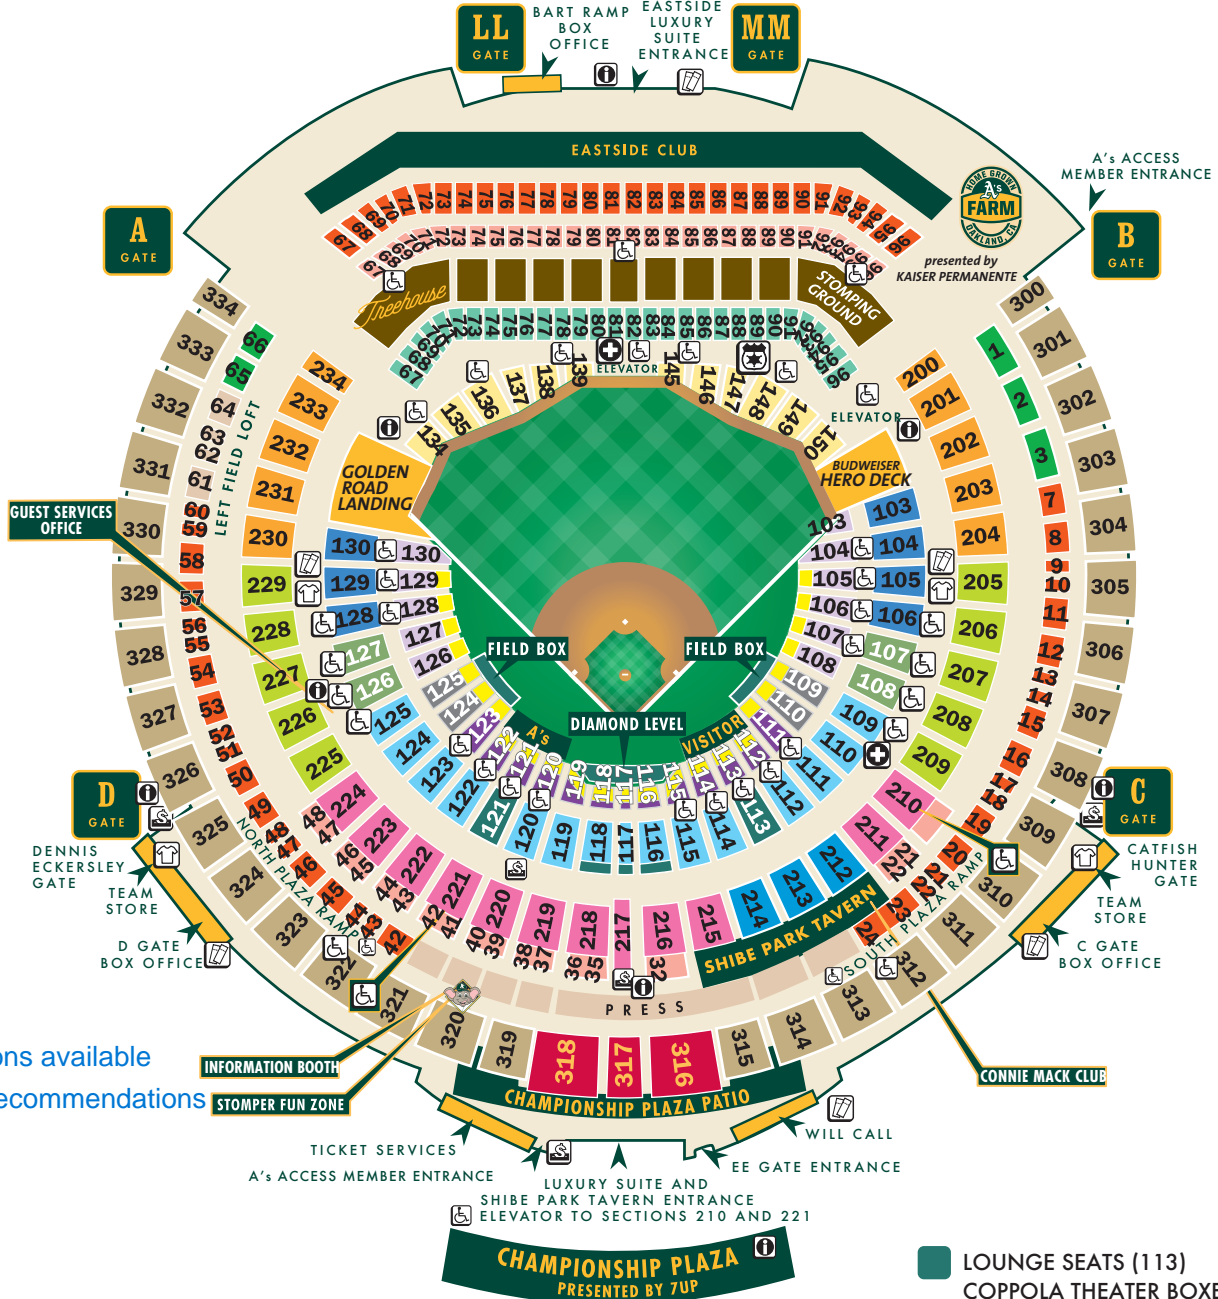

BART RAMP

Sections available
My Recommendations

MVP INFIELD PRIME 111-123 first 5 rows

MVP INFIELD 111-123

MVP PRIME 109-110 and 124-125 first 5 rows

MVP 109-110 and 124-125

FIELD INFIELD 109-125 rows 21 to 38

LOWER BOX PRIME 105-108 & 126-129 first 5 rows

LOWER BOX 103-108 and 126-130

FIELD RESERVED 107-108 and 126-127 rows 21-38

FIELD LEVEL 101-106 and 128-133 rows 21-38

PLAZA INFIELD 210-211 and 215-224

PLAZA CLUB 212-214

PLAZA LEVEL 205-209 and 225-229

PLAZA OUTFIELD 200-204 and 230-234

BLEACHERS 134-150 (General Admission)

TREEHOUSE

VALUE DECK 316-318

VIEW LEVEL 300-315 and 319-334

LOGE SUITES

CLUB SUITES

LOUNGE SEATS (113)
COPPOLA THEATER BOXES (116-118)
THE TERRACE (121)

PLAZA SUITES

LOGE SEATS 1-3 and 65-66

LEFT FIELD LOFT 61-64

Wheelchair Access

Security Office

First Aid

ATM